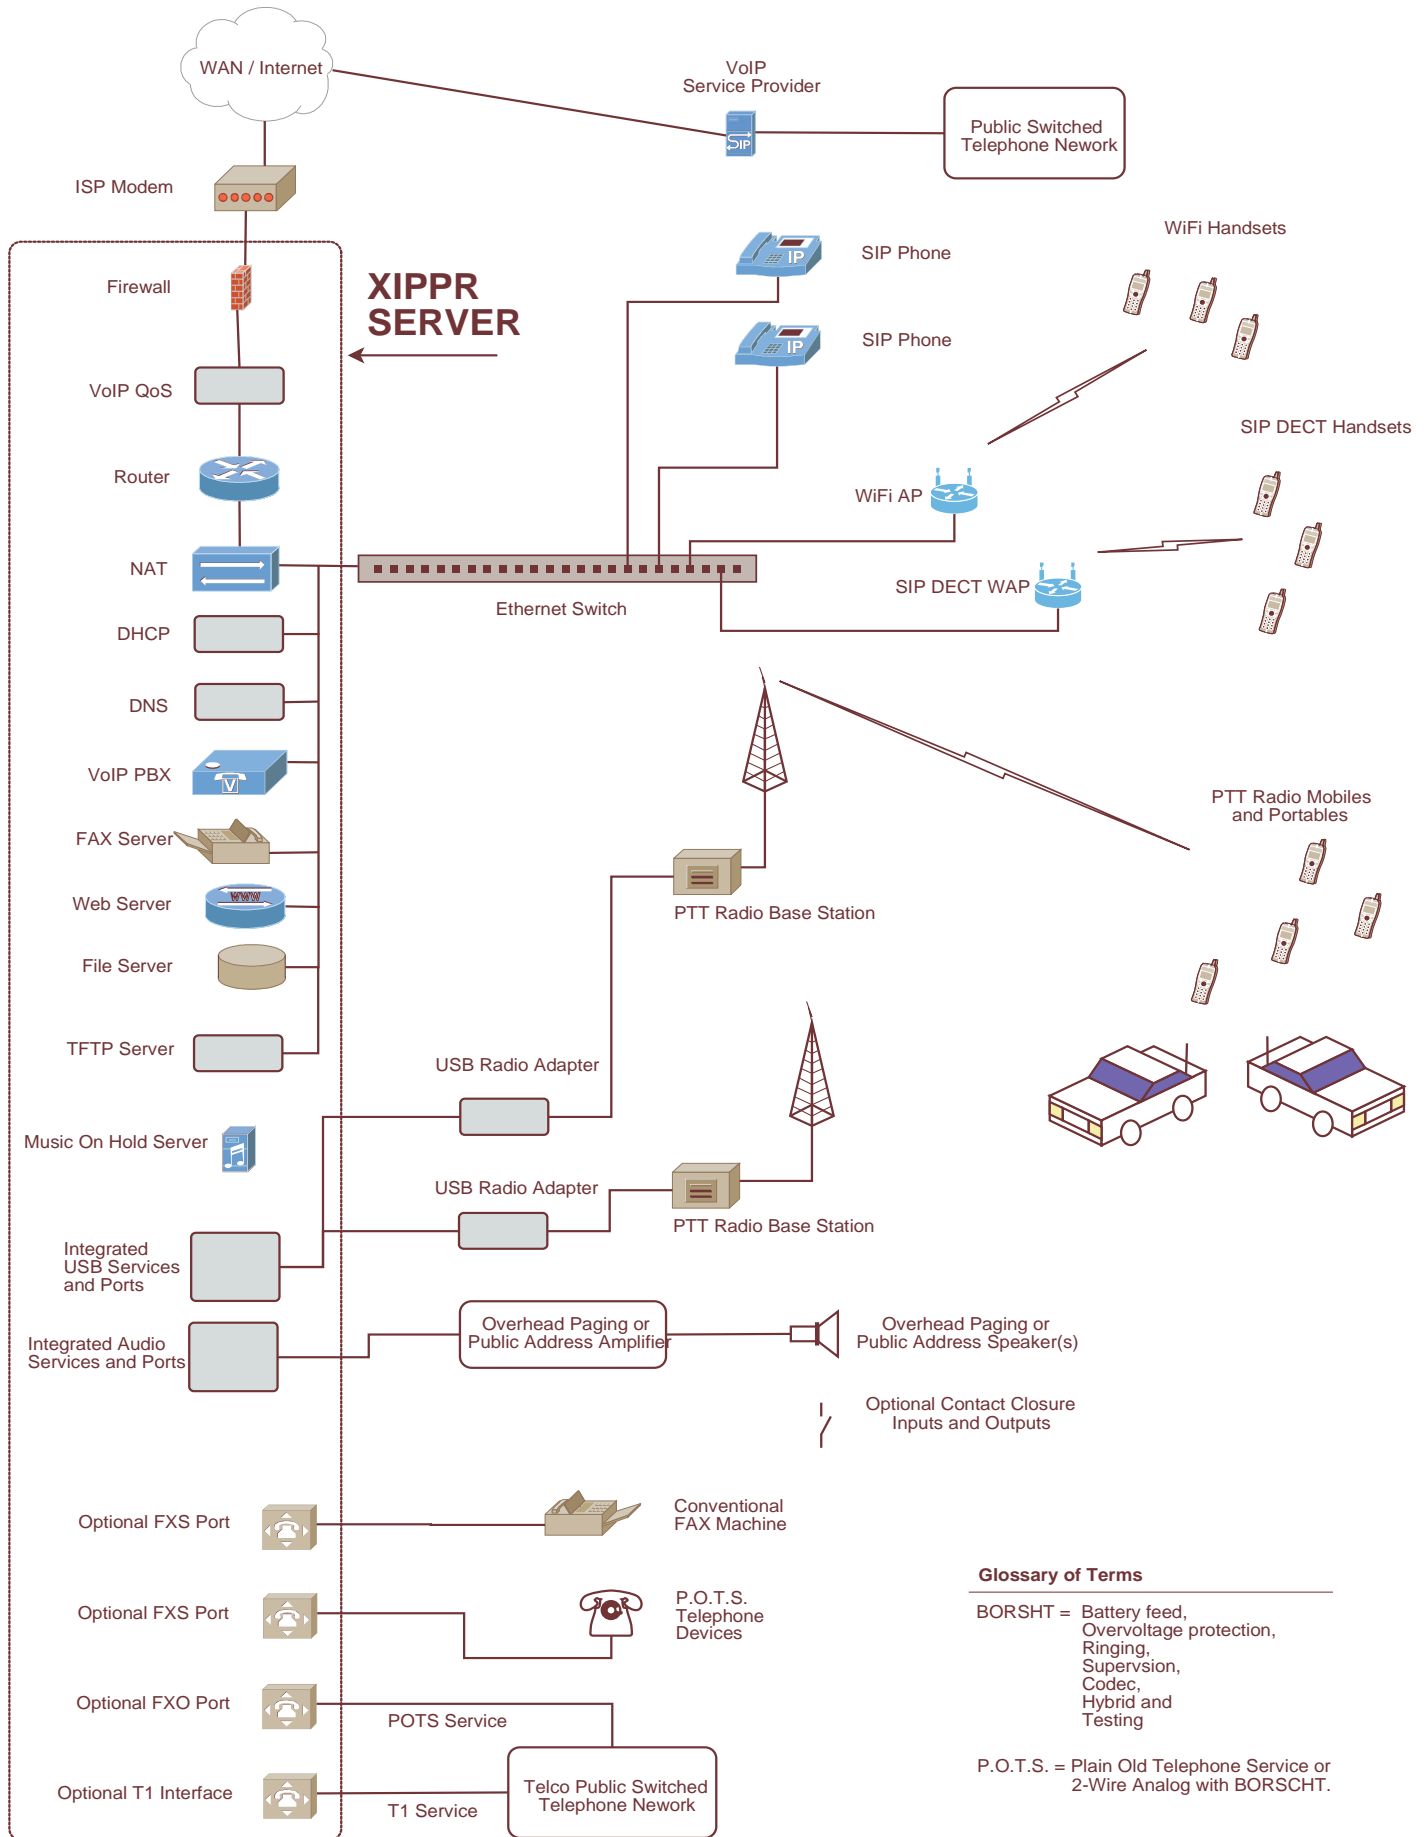

# Xelatec XIPPR System Single Site - Typical Block Diagram

## Glossary of Terms

BORSHT = Battery feed, Overvoltage protection, Ringing, Supervision, Codec, Hybrid and Testing

P.O.T.S. = Plain Old Telephone Service or 2-Wire Analog with BORSCHT.